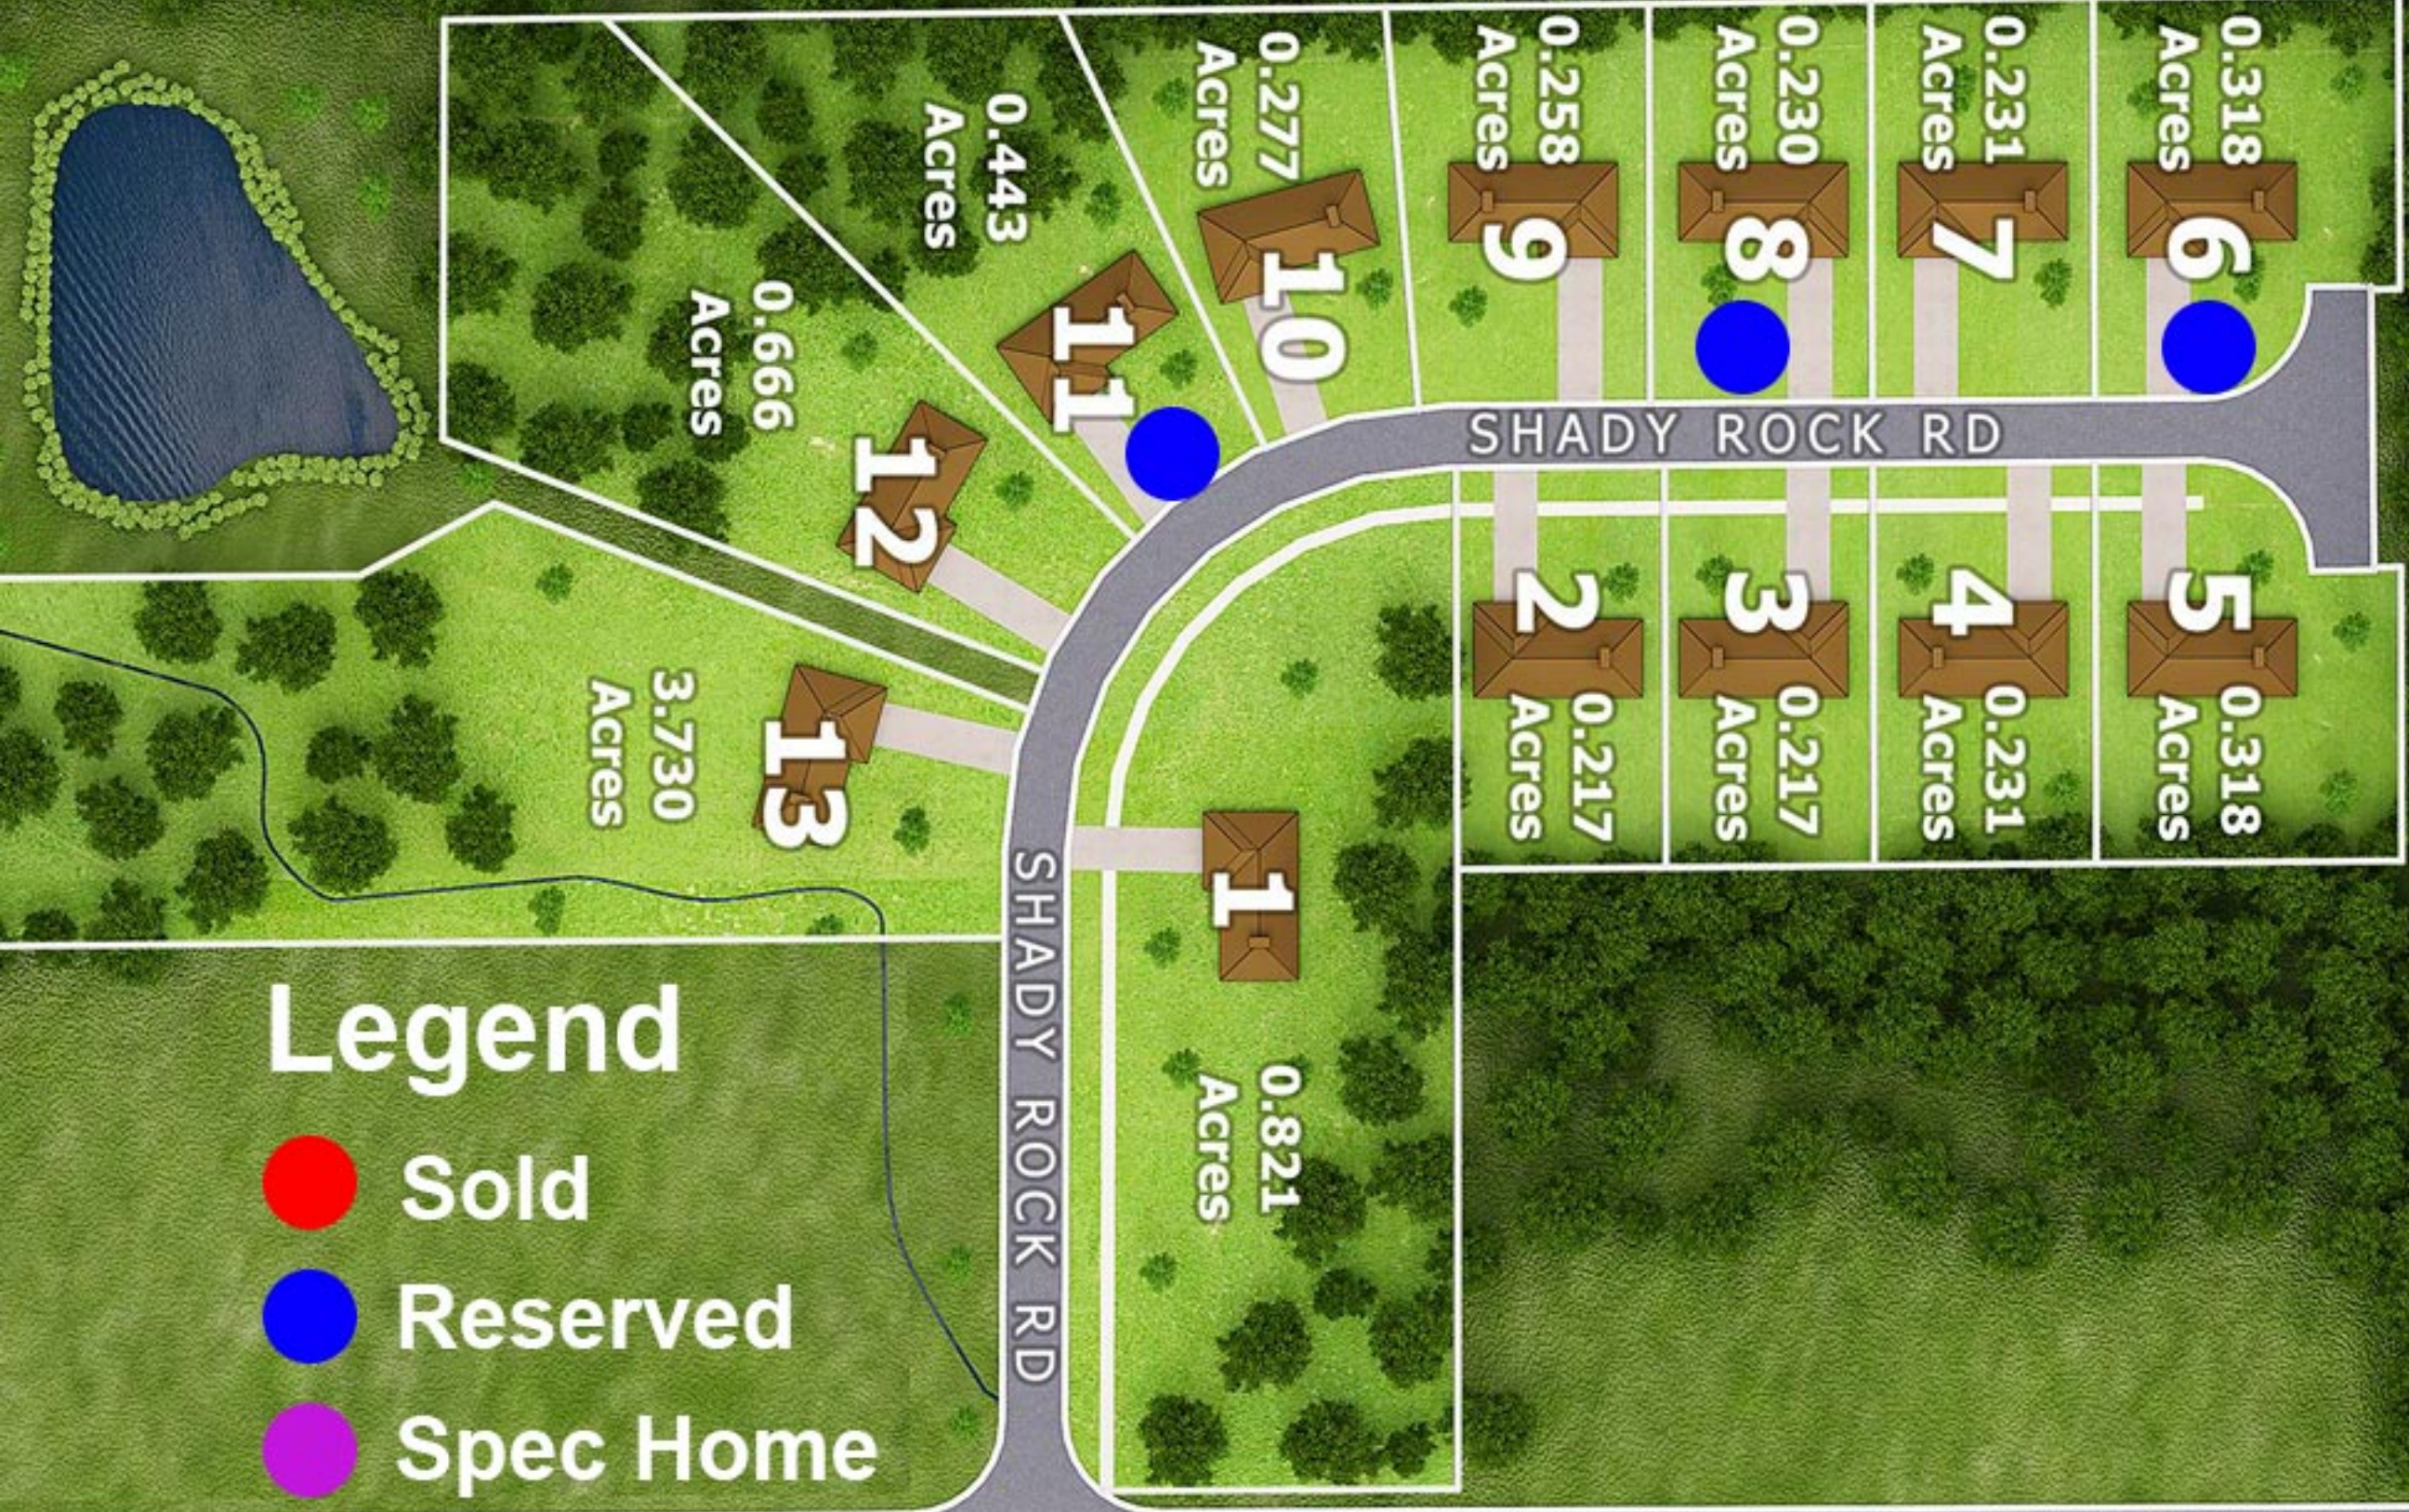

Green Space

Town of Penfield Green Space

Legend

Sold

Reserved

Spec Home

SCRIBNER RD

SHADY ROCK RD

SHADY ROCK RD