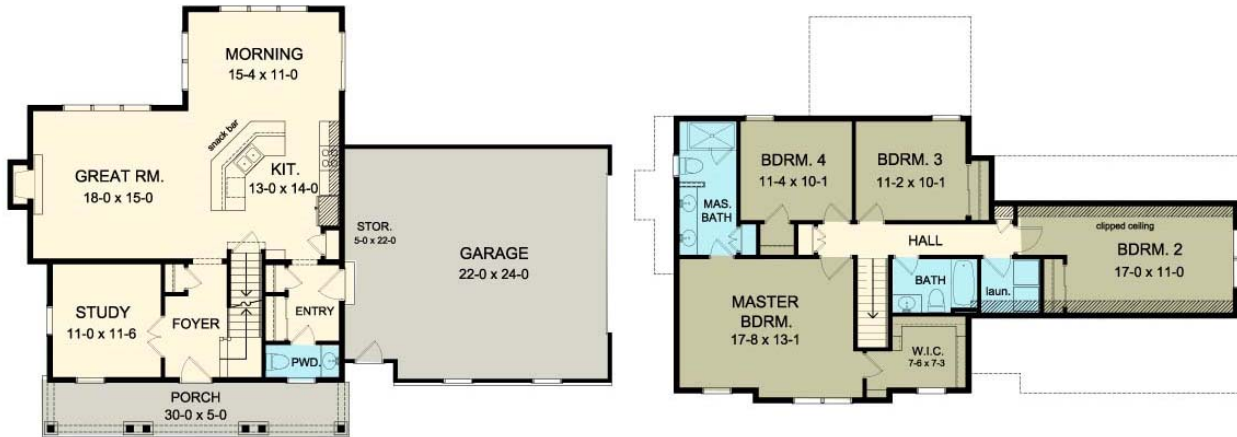

THE CRANBERRY COVE

www.greaterliving.com

© Copyright 2013

*** Images shown may differ from final construction documents. ***

FIRST FLOOR	1035 sq.ft.	9'-0" First Floor Ceiling Height	WIDTH	59' 0"
SECOND FLOOR	1182 sq.ft.		DEPTH	43' 4"
TOTAL	2217 sq.ft.		PROJECT	15175L