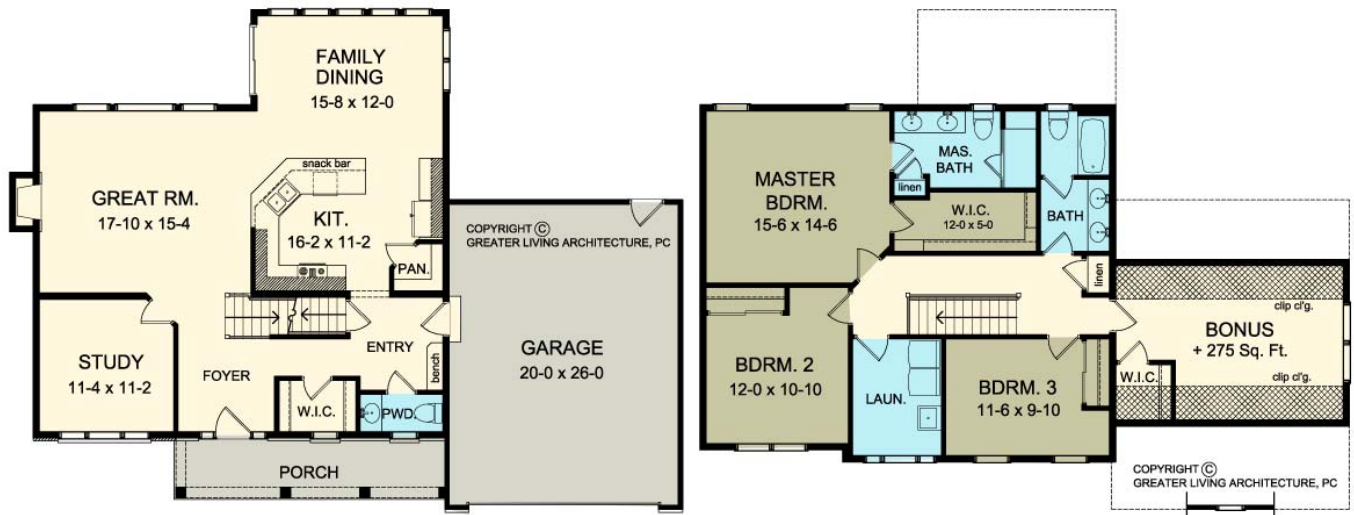

THE LEGACY II

www.greaterliving.com

© Copyright 2013

*** Images shown may differ from final construction documents. ***

FIRST FLOOR	1113 sq.ft.	9'-0" First Floor Ceiling Height	WIDTH	54' 8"
SECOND FLOOR	1038 sq.ft.		DEPTH	42' 0"
TOTAL	2151 sq.ft.		PROJECT	5944A10